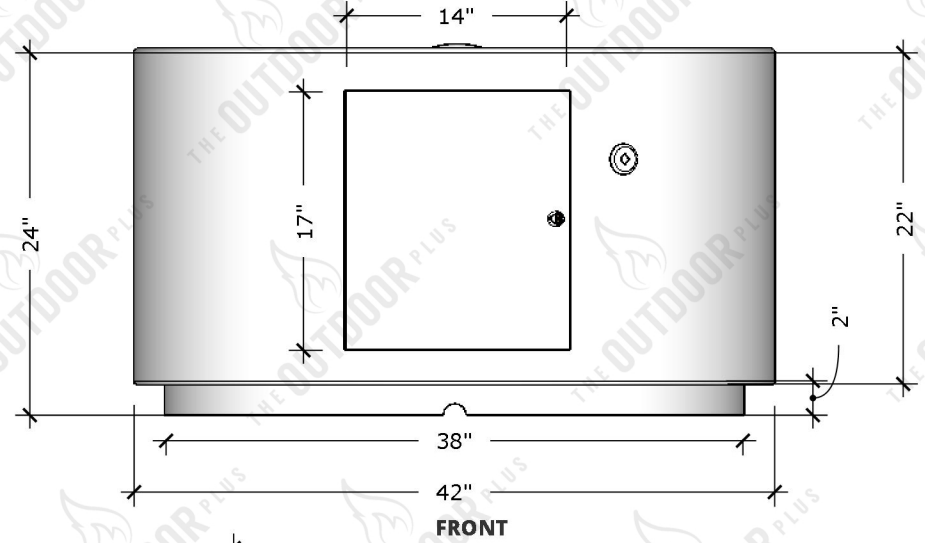

PERSPECTIVE

FRONT

TOP

**42" Florence Fire Table - 24" Tall
Propane Application**

Part Number	OPT-FL4224
Material	GFRC Concrete/Stainless Steel
Finishes	Concrete Colors
Gas Type	LP
Weight	425 lbs.
BTUs	65,000
Suggested Fire Glass	55 lbs
Access Door	Yes