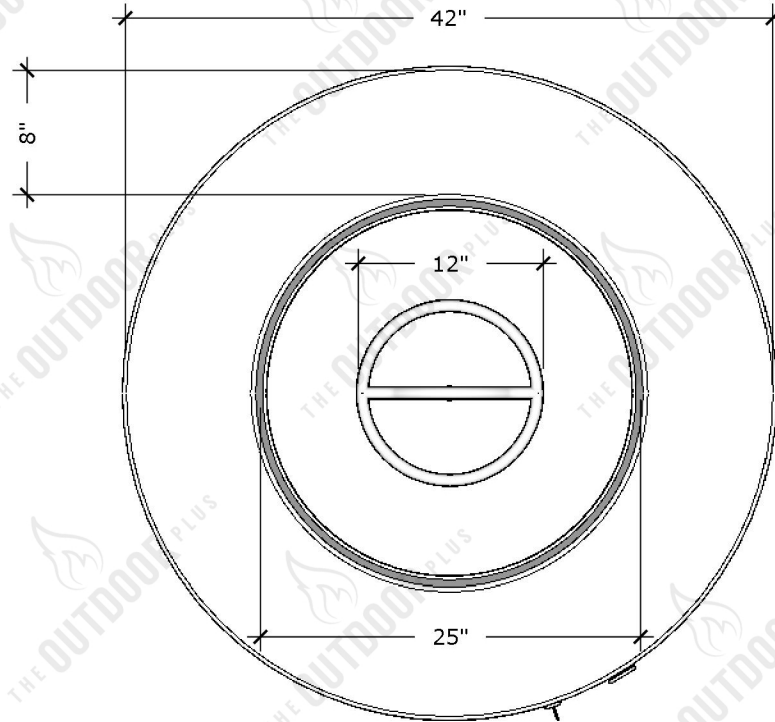

PERSPECTIVE

FRONT

TOP

**42" Florence Fire Table - 24" Tall
Propane Application**

Part Number	OPT-FL4224
Material	GFRC Concrete/Stainless Steel
Finishes	Concrete Colors
Gas Type	LP
Weight	425 lbs.
BTUs	65,000
Suggested Fire Glass	55 lbs
Access Door	Yes